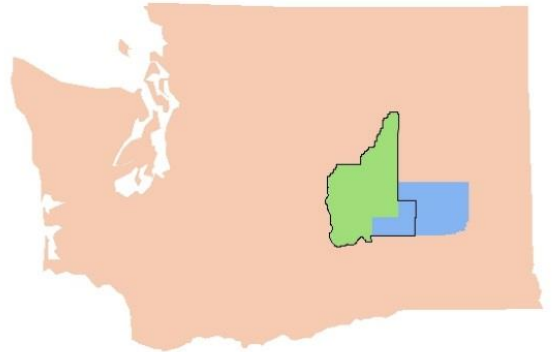

Grant County Conservation District

Location in Washington State

-  Grant County
-  Adams County
-  Grant County CD Boundary